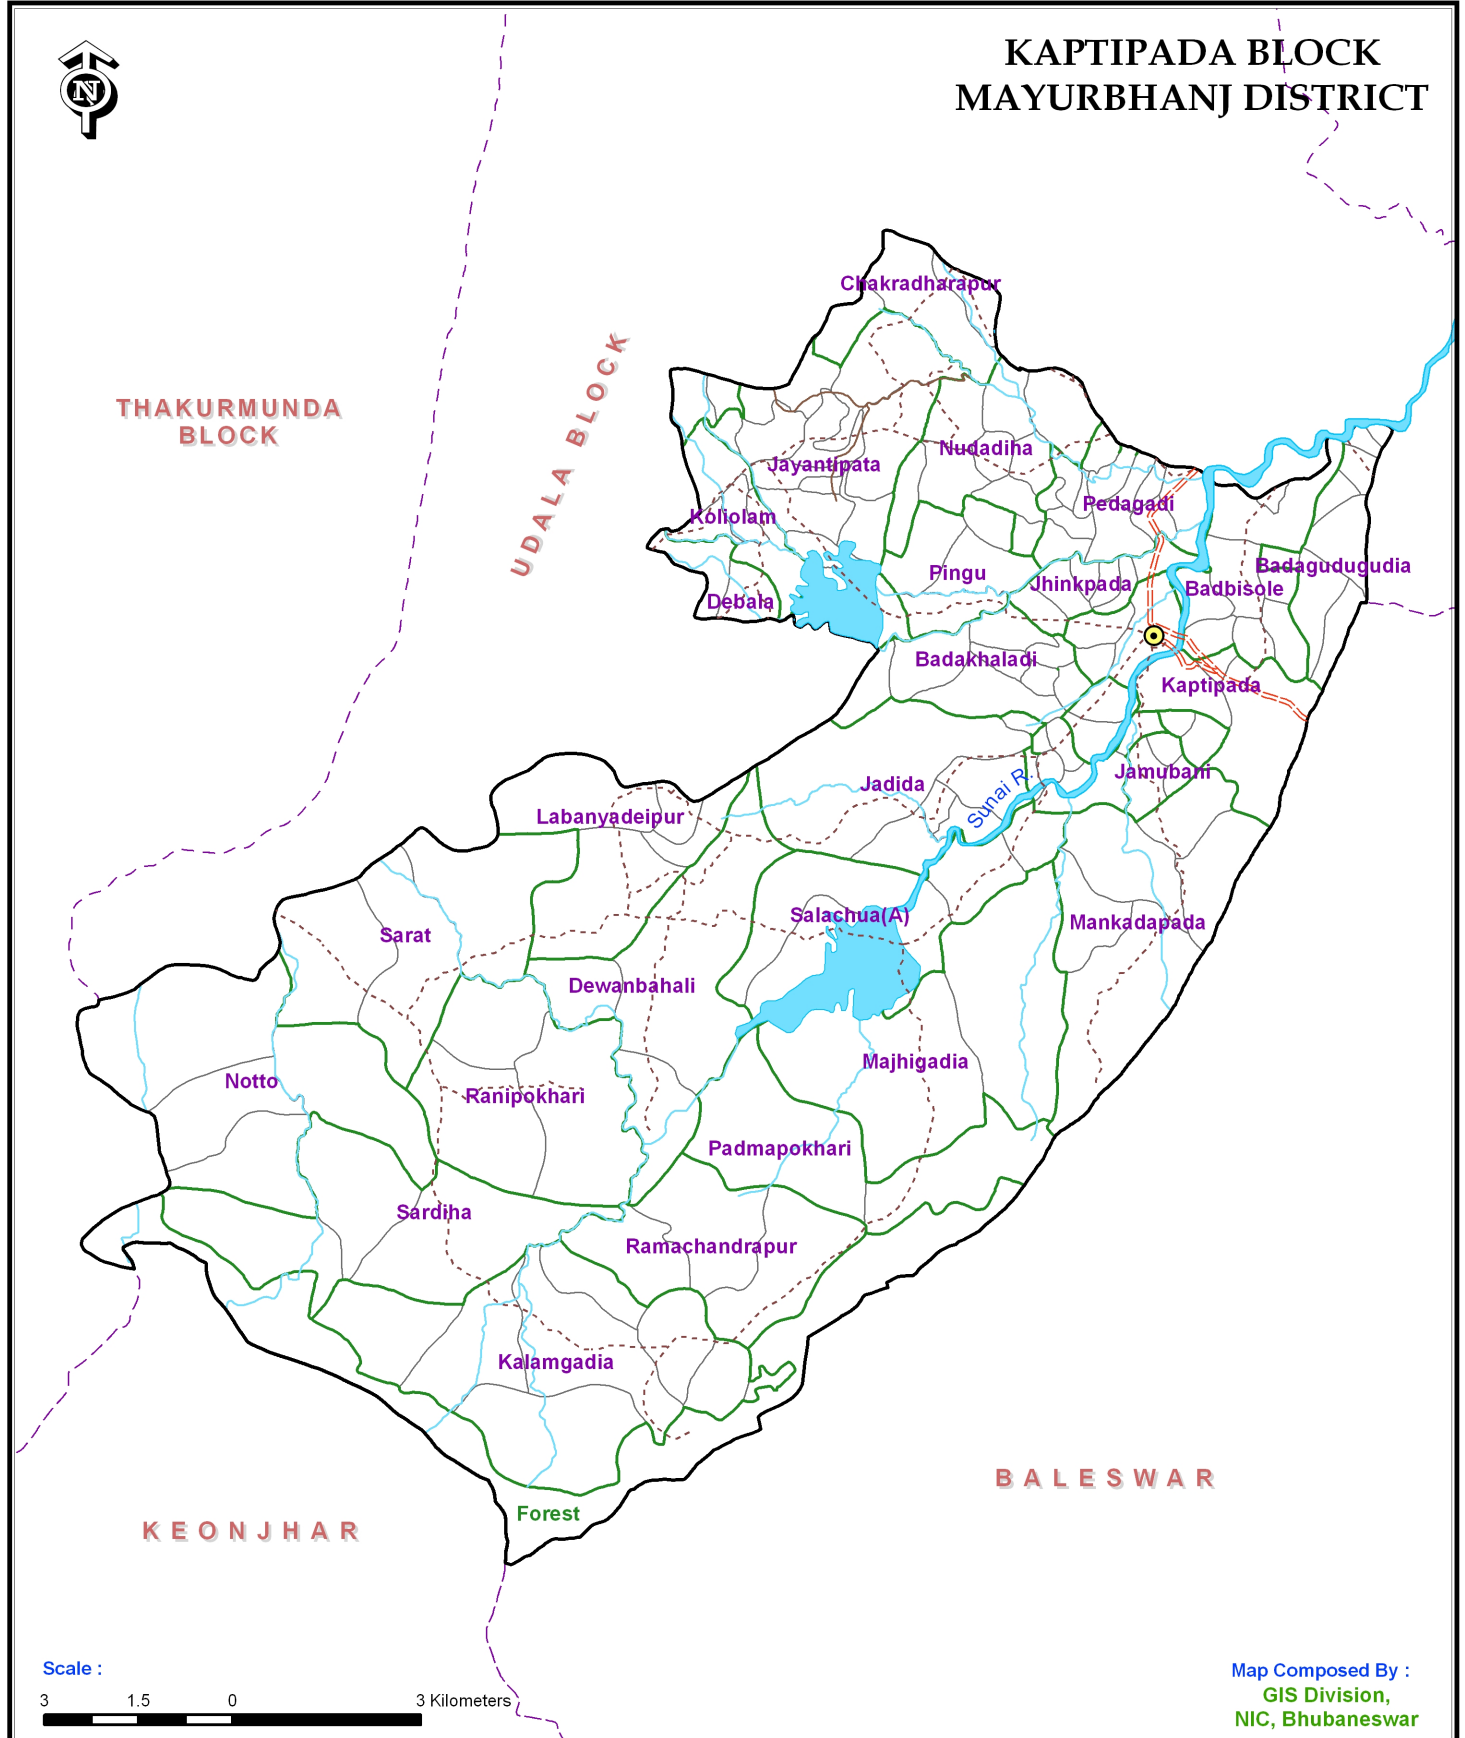

KAPTIPADA BLOCK MAYURBHANJ DISTRICT

THAKURMUNDA
BLOCK

UDALA BLOCK

BALESWAR

KEONJHAR

Scale :

Map Composed By :
GIS Division,
NIC, Bhubaneswar

INDIA		ODISHA		MAYURBHANJ		LEGEND															
	Odisha		Mayurbhanj		Kaptipada Block		Block Headquarter		Nadi/Stream		State Highway		River/Waterbody		Block Boundary		GP Boundary		Village Boundary		UI Village
							Nala		Other Road												

Data Source: LISS III Image & District Administration